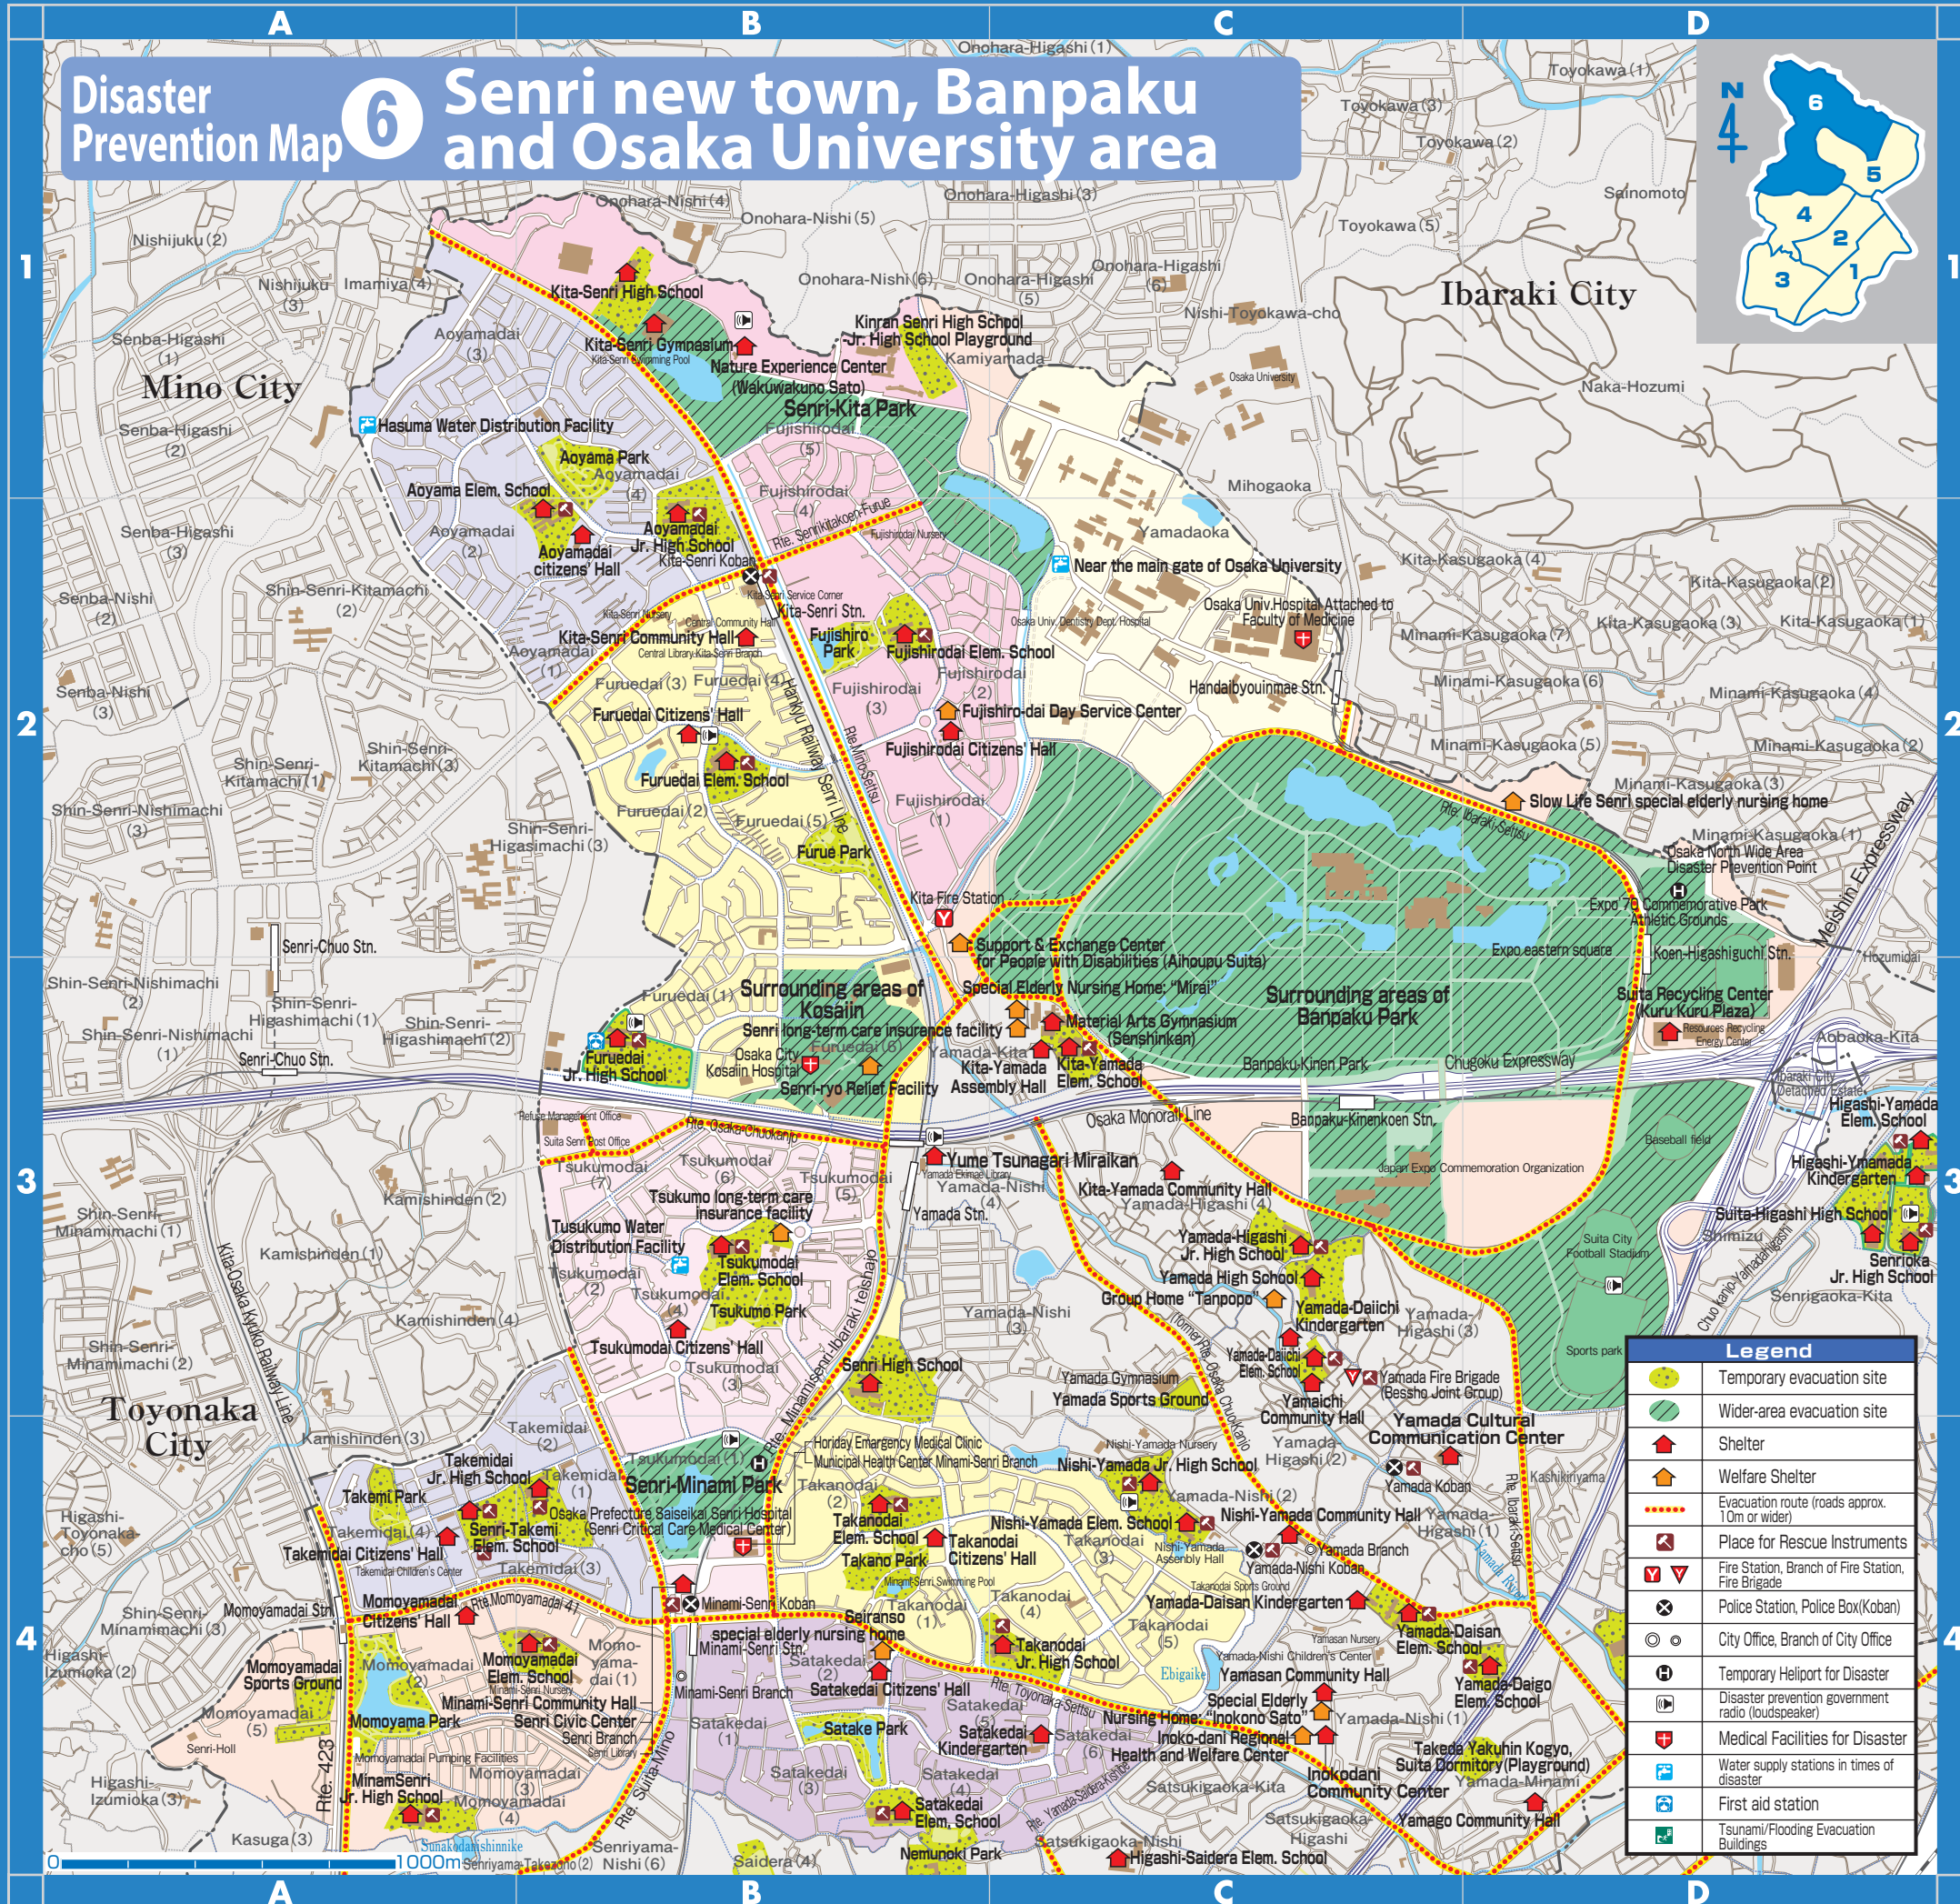

# Disaster Prevention Map

# 6 Senri new town, Banpaku and Osaka University area

## 一時避難地 (Temporary evacuation site)

Temporary evacuation site	Address	Point	AED
Satakedai Elem. School Playground	Satakedai 4-12-1	B4	♥
Takanodai Elem. School Playground	Takanodai 2-16-1	B4	♥
Tsukumodai Elem. School Playground	Tsukumodai 4-7-1	B3	♥
Furuedai Elem. School Playground	Furuedai 5-6-1	B2	♥
Fujishirodai Elem. School Playground	Fujishirodai 3-3-1	B2	♥
Aoyamadai Elem. School Playground	Aoyamadai 2-5-1	B2	♥
Momoyamadai Elem. School Playground	Momoyamadai 1-5-1	B4	♥
Senri-Takemi Elem. School Playground	Takemidai 3-3-1	A4	♥
Minami-Senri Jr. High School Playground	Momoyamadai 4-2-1	A4	♥
Takanodai Jr. High School Playground	Takanodai 4-5-1	C4	♥
Aoyamadai Jr. High School Playground	Aoyamadai 4-2-1	B2	♥
Takemidai Jr. High School Playground	Takemidai 1-3-1	B4	♥
Furuedai Jr. High School Playground	Furuedai 1-1-1	B3	♥
Momoyamadai Sports Ground	Momoyamadai 5-5-1	A4	♥
Momoyama Park	Momoyamadai 2-10	A4	
Tsukumo Park	Tsukumodai 3-13	B3	
Takano Park	Takanodai 1-4	B4	
Satake Park	Satakedai 3-4	B4	
Takemi Park	Takemidai 4-3	A4	
Aoyama Park	Aoyamadai 4-4	B1	
Fujishiro Park	Fujishirodai 3-4	B2	
Furue Park	Furuedai 5-4	B2	
Senri High School Playground	Takanodai 2-17-1	B3	♥
Kita-Senri High School Playground	Fujishirodai 5-6-1	B1	♥
Kinran Senri High School Jr. High School Playground	Fujishirodai 5-25-1	B1	♥
Nemunoki Park	Satakedai 4-10	B4	

## 広域避難地 (Wider-area evacuation site)

Wider-area evacuation site	Point	AED
Senri-Kita Park	B1	
Surrounding areas of Banpaku Park	C2	♥
Surrounding areas of Kosaiin	B3	
Senri-Minami Park	B4	