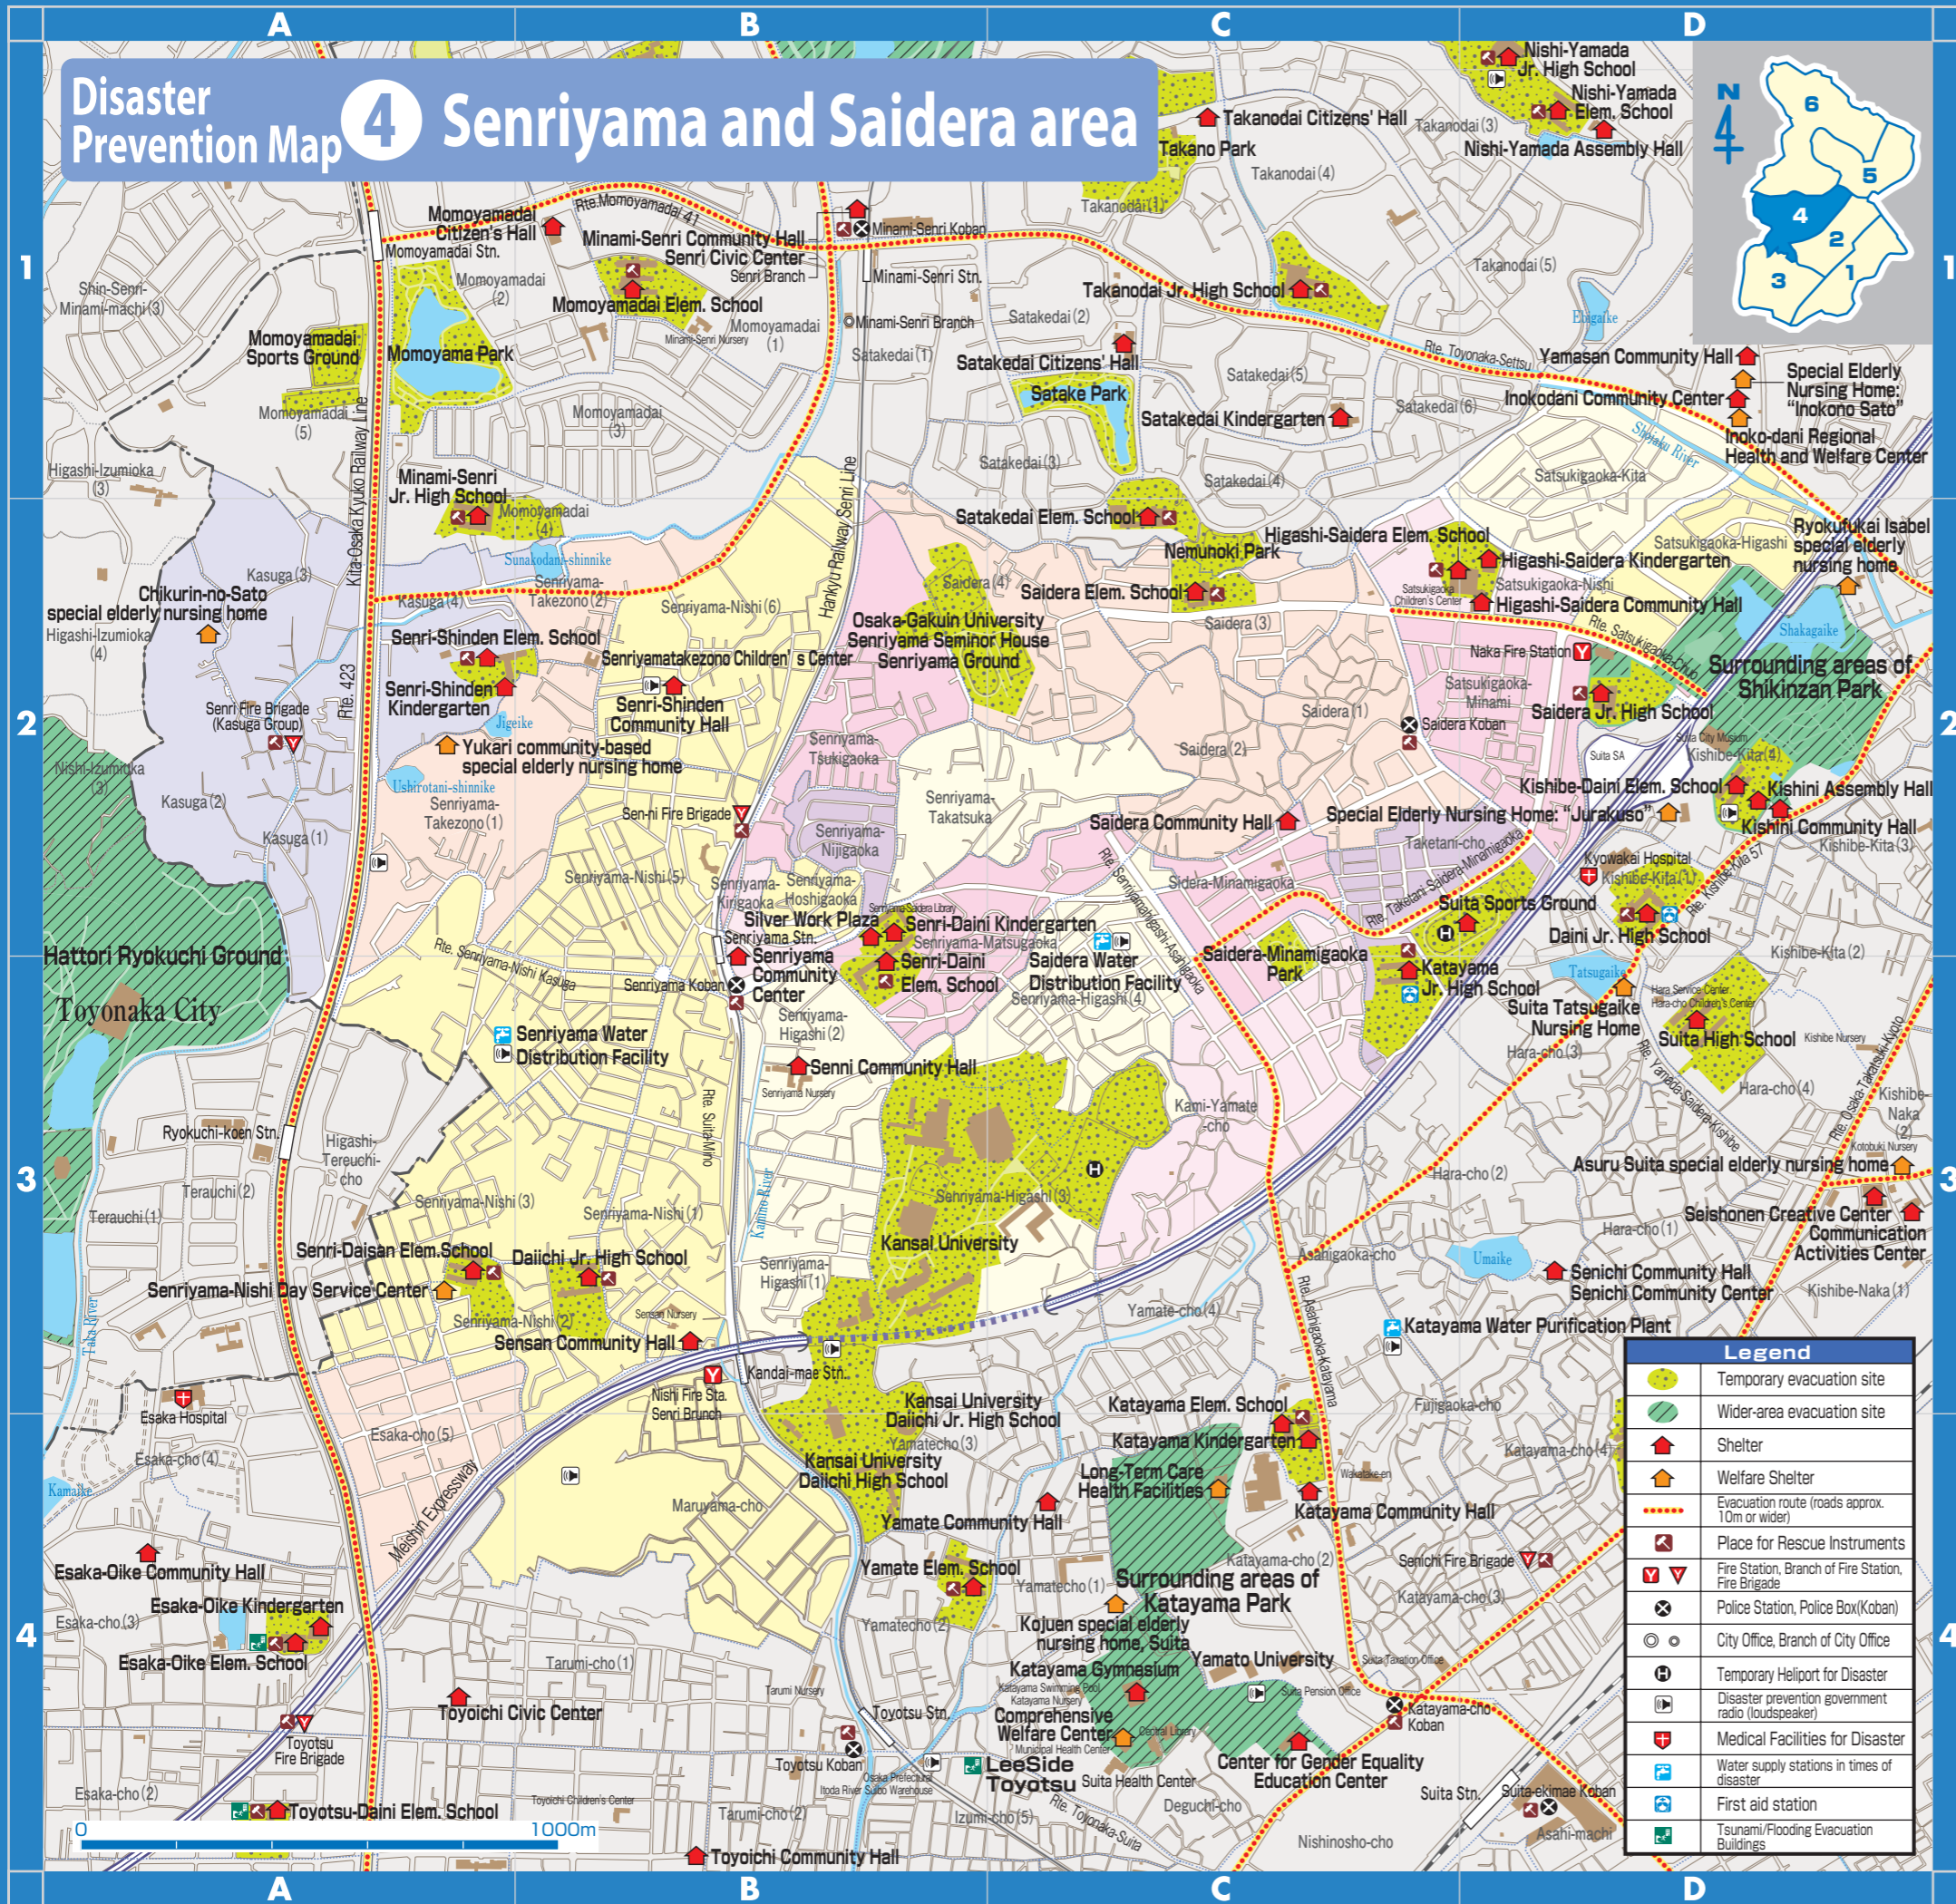

Disaster Prevention Map 4 Senriyama and Saidera area

一時避難地 (Temporary evacuation site)

Temporary evacuation site	Address	Point	AED
Senri-Daini Elem. School Playground	Senriyama-Matsugaoka 25-1	B3	♥
Senri-Daisan Elem. School Playground	Senriyama-Nishi 2-13-1	A3	♥
Senri-Shinden Elem. School Playground	Kasuga 4-10-1	A2	♥
Saidera Elem. School Playground	Saidera 3-3-1	C2	♥
Higashi-Saidera Elem. School Playground	Satsukigaoka-Nishi 4-1	D2	♥
Daiichi Jr. High School Playground	Senriyama-Nishi 2-2-1	B3	♥
Katayama Jr. High School Playground	Taketani-cho 35-1	C3	♥
Saidera Jr. High School Playground	Satsukigaoka-Minami 5-1	D2	♥
Suita Sports Ground	Taketani-cho 37-1	D2	♥
Saidera-Minamigaoka Park	Saidera-Minamigaoka 14	C2	♥
Kansai University, Daiichi Jr. High School, Daiichi High School	Yamate-cho 3-3	B3	♥
Osaka-Gakuin University Senriyama Seminar House Senriyama Ground	Saidera 4-1	B2	♥

災害時給水拠点 (Water supply stations in times of disaster)

Water supply station names	Address	Point	AED
Senriyama Water Distribution Facility	Senriyamaniishi 4-28-3	A3	
Saidera Water Distribution Facility	Senriyamahigashi 4-13-9	C2	