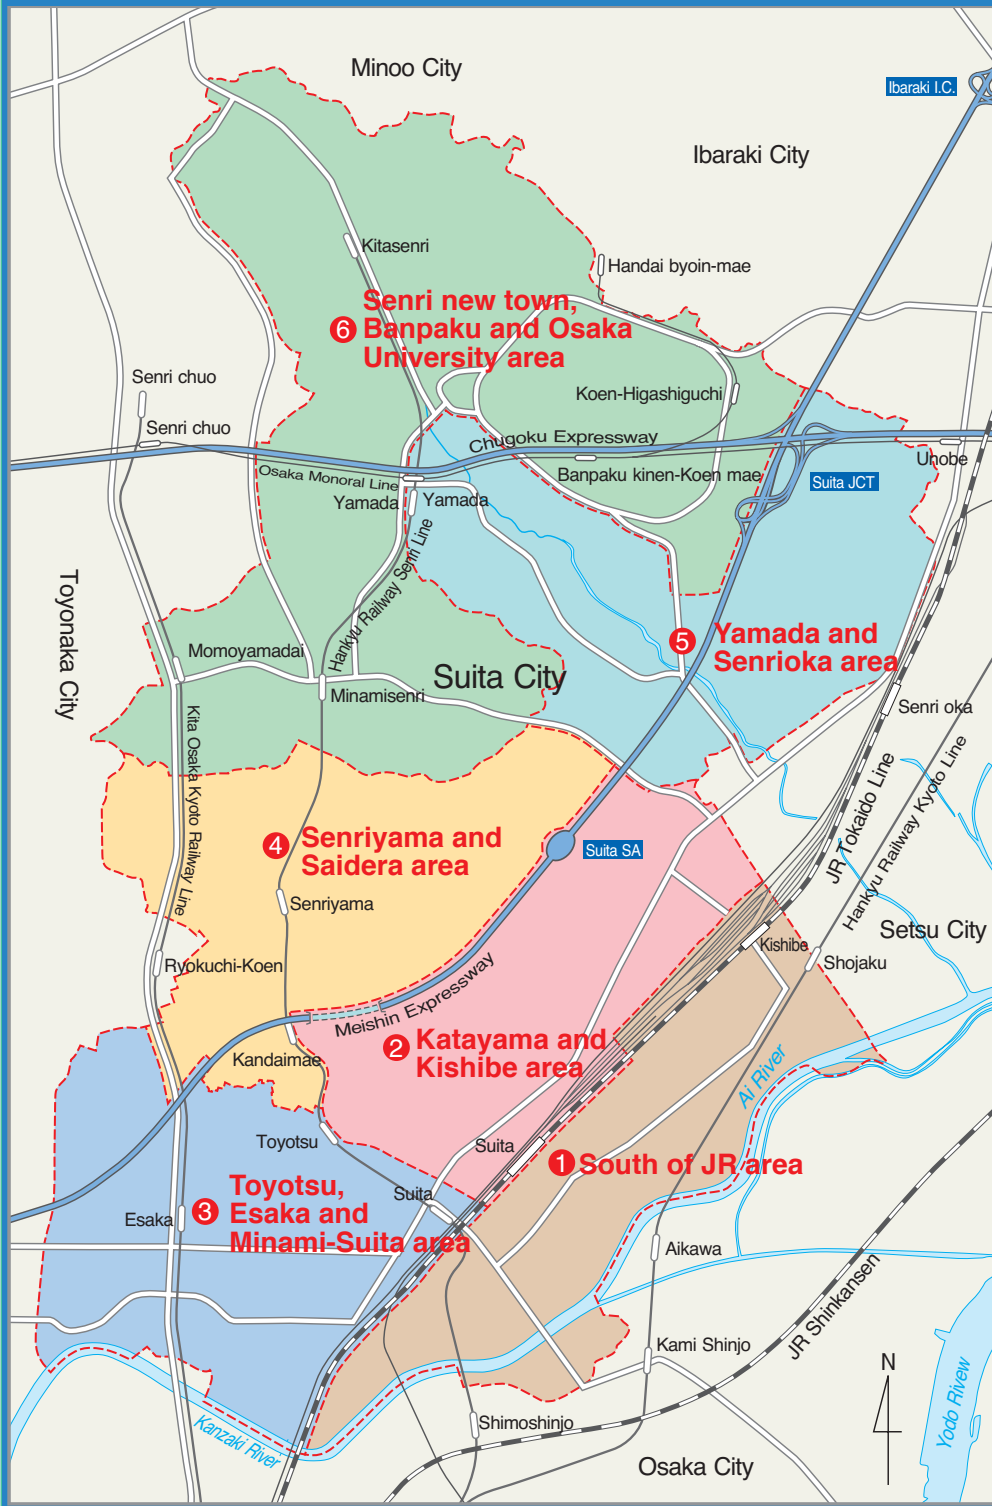

Disaster Prevention Map

City map

1 South of JR area

4 Senriyama and Saidera area

2 Katayama and Kishibe area

5 Yamada and Senrioka area

3 Toyotsu, Esaka and Minami-Suita area

6 Senri new town, Banpaku and Osaka University area

There are no specific designations. Go to a location that can be reached safely and quickly

一時避難地
Temporary evacuation site

This is a site to which people make a voluntary evacuation for the prevention of secondary disaster such as after shock. An open area approximately 1ha (approx. 10,000m²) or larger

広域避難地
Wider-area evacuation site

This is a site to which people evacuate according to directions provided by the municipal employees, police officers, and/or fire crews if potential risk of the spreading fire is present. An open area approximately 10ha (approx. 100,000m²) or larger