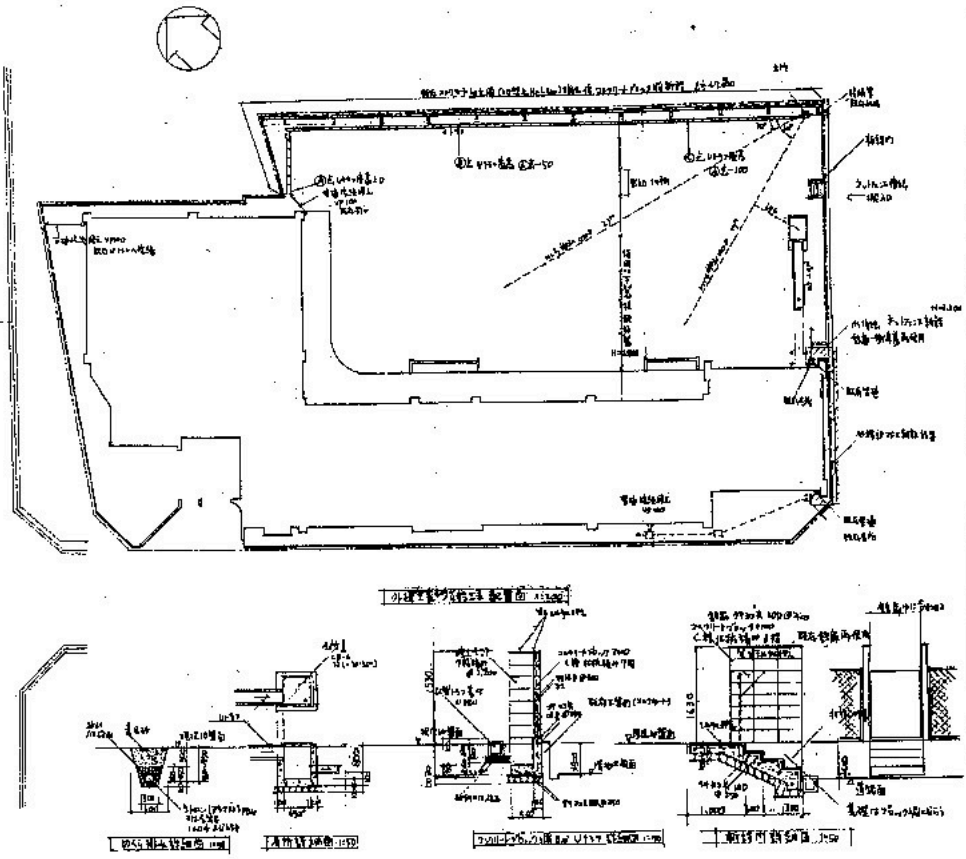

吹田保育園 見取図・配置図

竣工図
昭和50年 月 日

工務名 吹田市立吹田保育園増築改築工事
調査名 吹田市立吹田保育園増築改築工事 縮尺 1:200
設計 株式会社 全開設計社
昭和 年 月 日

A/03