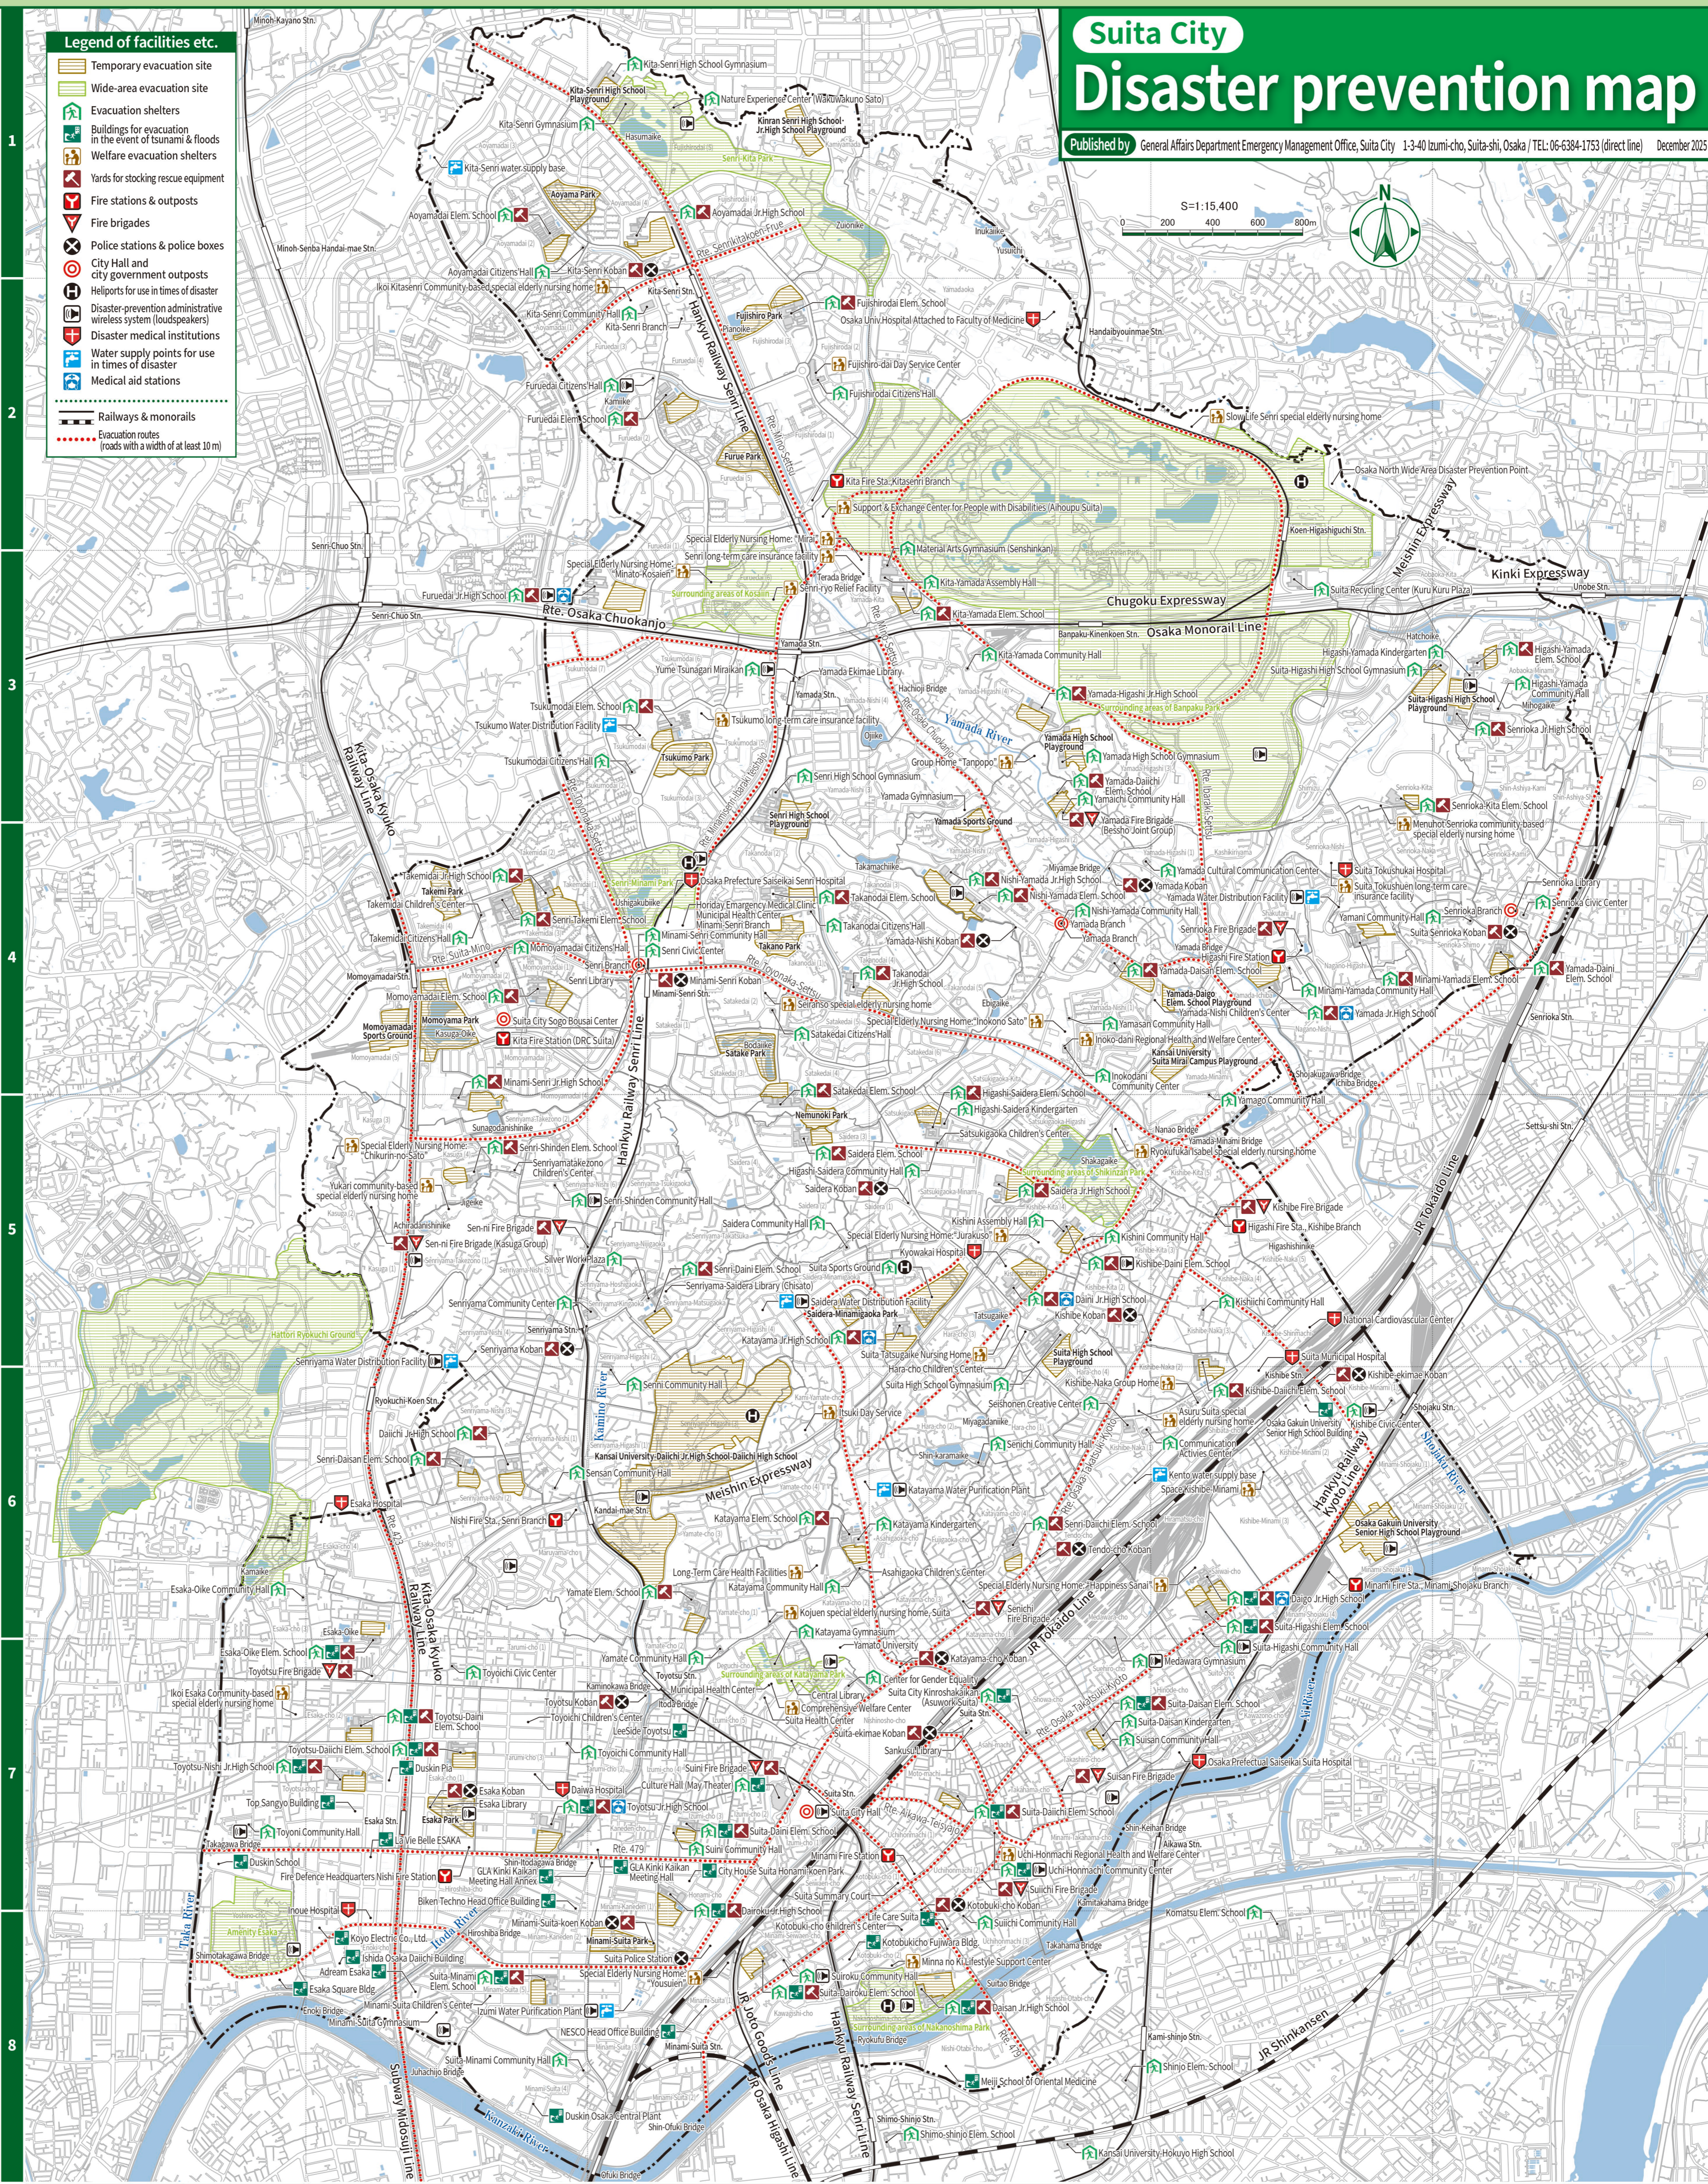

Evacuation shelters

Legend of facilities etc.

- Temporary evacuation site
- Wide-area evacuation site
- Evacuation shelters
- Buildings for evacuation in the event of tsunami & floods
- Welfare evacuation shelters
- Yards for stocking rescue equipment
- Fire stations & outposts
- Fire brigades
- Police stations & police boxes
- City Hall and city government outposts
- Helpouts for use in times of disaster
- Disaster-prevention administrative wireless system (loudspeakers)
- Disaster medical institutions
- Water supply points for use in times of disaster
- Medical aid stations
- Railways & monorails
- Evacuation routes (roads with a width of at least 10 m)

Suita City Disaster prevention map

Temporary evacuation site

Wider-area evacuation site

Name	Address
Senri-Kita Park	Senri-Kita 1-1
Surrounding areas of Banpaku Park	Senri-banpaku-koen 12-27
Surrounding areas of Kosaiin	Furuedai 3-9-2
Senri-Minami Park	Yamada-Nishi 1-26-20
Surrounding areas of Shikinzan Park	Uchi-Honmachi 2-2-12
Surrounding areas of Katayama Park	Kamiyama-cho 8-4-101
Surrounding areas of Nakanoshima Park	Fujishirodai 2-9-1-115
Amenity Esaka	Kishibe-Naka 2-16-102
Hattori Ryokuchi Ground	Yamada-Nishi 1-26-27

Welfare evacuation shelters

Name	Address
Comprehensive Welfare Center	Deguchi-cho 19-2
Support & Exchange Center for People with Disabilities(Aihoupu Suita)	Senri-banpaku-koen 12-27
Itoi Kitaseni Community-based special elderly nursing home	Furuedai 3-9-2
Inoko-dani Regional Health and Welfare Center	Yamada-Nishi 1-26-20
Uchi-Honmachi Regional Health and Welfare Center	Uchi-Honmachi 2-2-12
Itsuki Day Service	Kamiyama-cho 8-4-101
Long-Term Care Health Facilities	Katayama-cho 2-13-25
Fujishiro-dai Day Service Center	Fujishirodai 2-9-1-115
Kishibe-Naka Group Home	Kishibe-Naka 2-16-102
Special Elderly Nursing Home: "Inokono Sato"	Yamada-Nishi 1-26-27
Group Home "Tanpopo"	Yamada-Higashi 2-31-5
Suita Tatsugaike Nursing Home	Hara-cho 3-21-25
Special Elderly Nursing Home: "Mirai"	Yamada-Kita 5-13
Special Elderly Nursing Home: "Happiness Sanai"	Saiwai-cho 22-5
Asuru Suita special elderly nursing home	Kishibe-Naka 2-7-12
Special Elderly Nursing Home: "Jurakuso"	Kishibe-Kita 4-9-3

Name	Address
Duskin Pia	Toyotsu-cho 1-33-1-17
Duskin Osaka Central Plant	Minami-Suita 4-19-5
Duskin School	Yoshino-cho 5-32
NESCO Head Office Building	Minami-Suita 1-5-25
Top Sangyo Building	Minami-Suita 5-37-35
Koyem Esaka	Minami-Suita 5-11-12
Adream Electric Co., Ltd.	Enoki-cho 20-15
Biken Techno Head Office Building	Minami-Kaneden 2-12-1
LeeSide Toyotsu	Izumi-cho 5-11-12
GLA Kinki Kaikan Meeting Hall	Toyotsu-cho 12-43
Kotobukicho Fujiwara Bldg.	Kotobuki-cho 2-26-9
Esaka Square Bldg.	Yoshino-cho 14-33
City House Suita Honami-koen Park	Honami-machi 7-30
GLA Kinki Kaikan Meeting Hall	Kaneden-cho 28-17
GLA Kinki Kaikan Meeting Hall Annex	Minami-Kaneden 2-1-31
Meiji School of Oriental Medicine	Nishi-otabi-cho 7-53
La Vie Belle ESACA	Enoki-cho 2-39
Ishida Osaka Daichi Building	Enoki-cho 26-20
Life Care Suita	Uchi-Honmachi 3-25-16
Osaka Gakuin University Senior High School Building	Kishibe-Minami 2-6-1

Water supply points for use in times of disaster